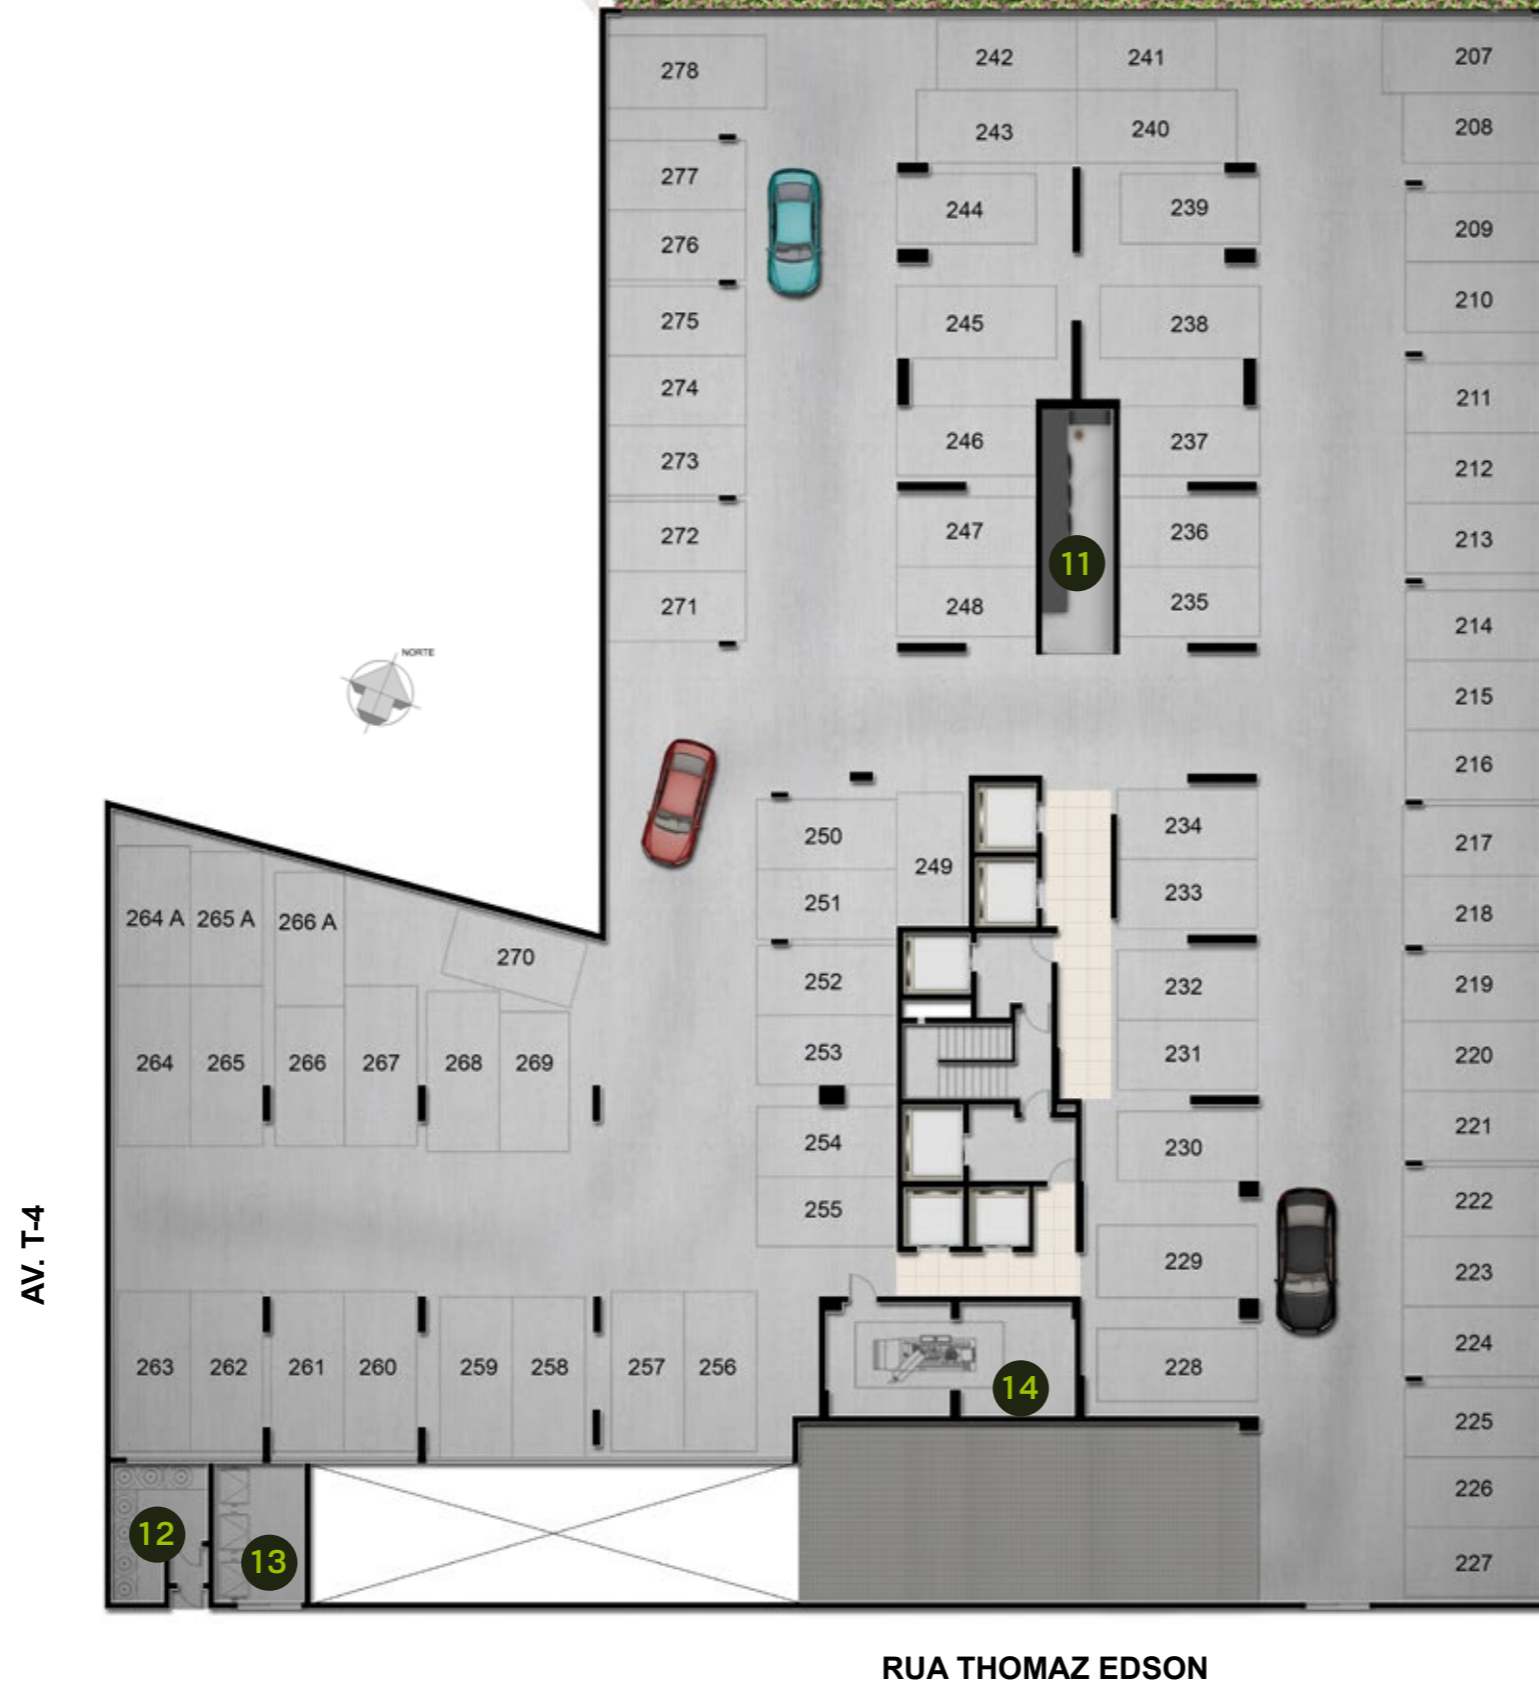

IMPLANTAÇÃO GARAGEM 1

- 11 Lavanderia
- 12 Central de gás
- 13 Lixo
- 14 Grupo gerador