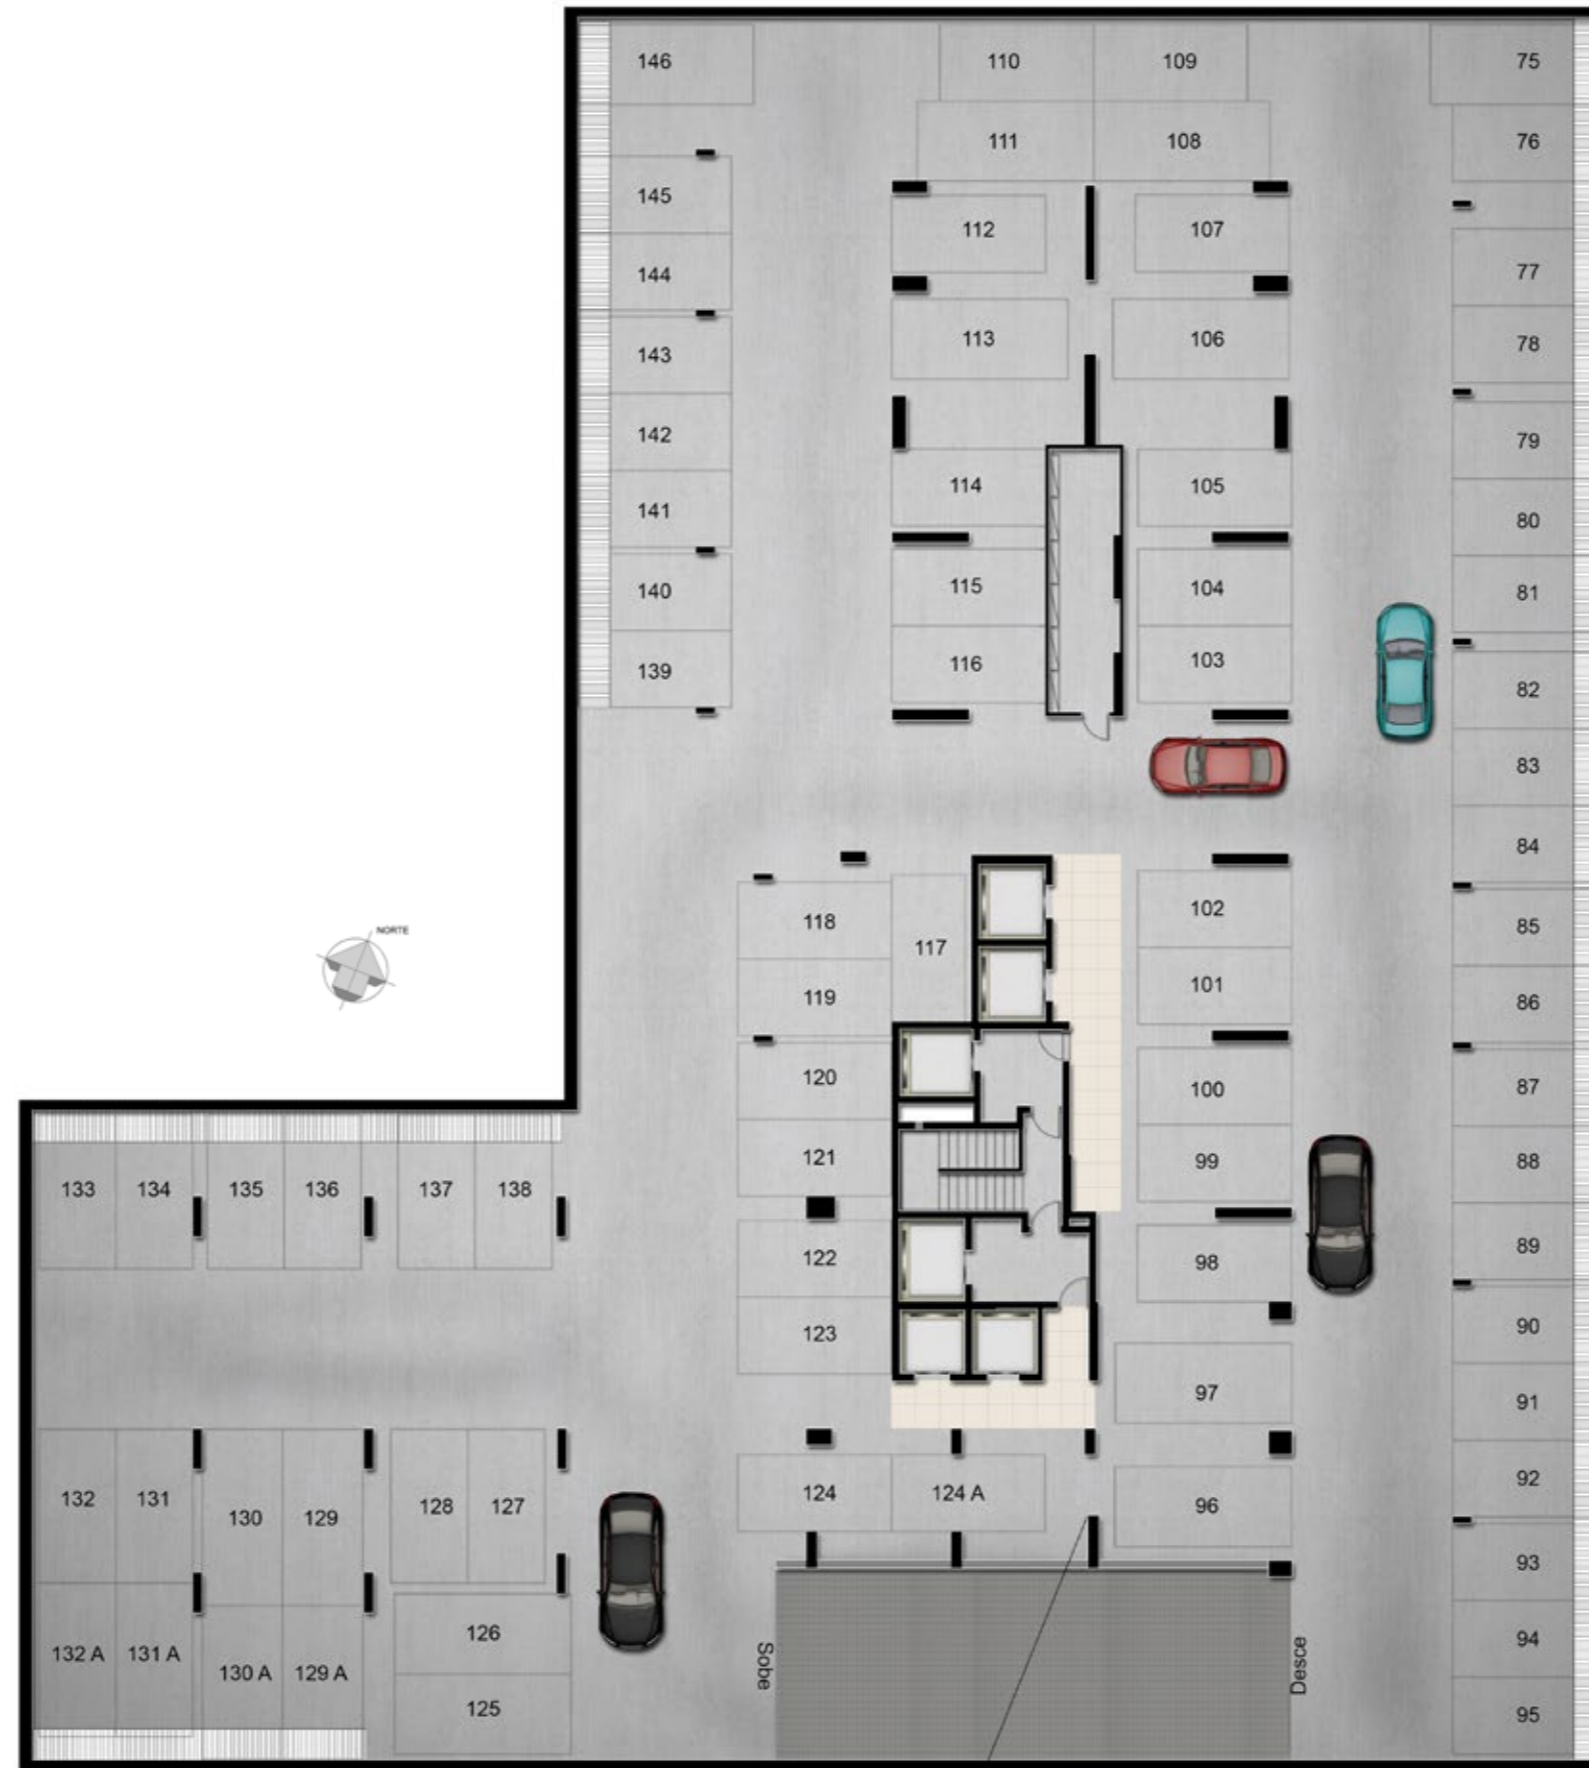

RUA SAMUEL MORSE

IMPLANTAÇÃO
SUBSOLO 1

RUA THOMAZ EDSON